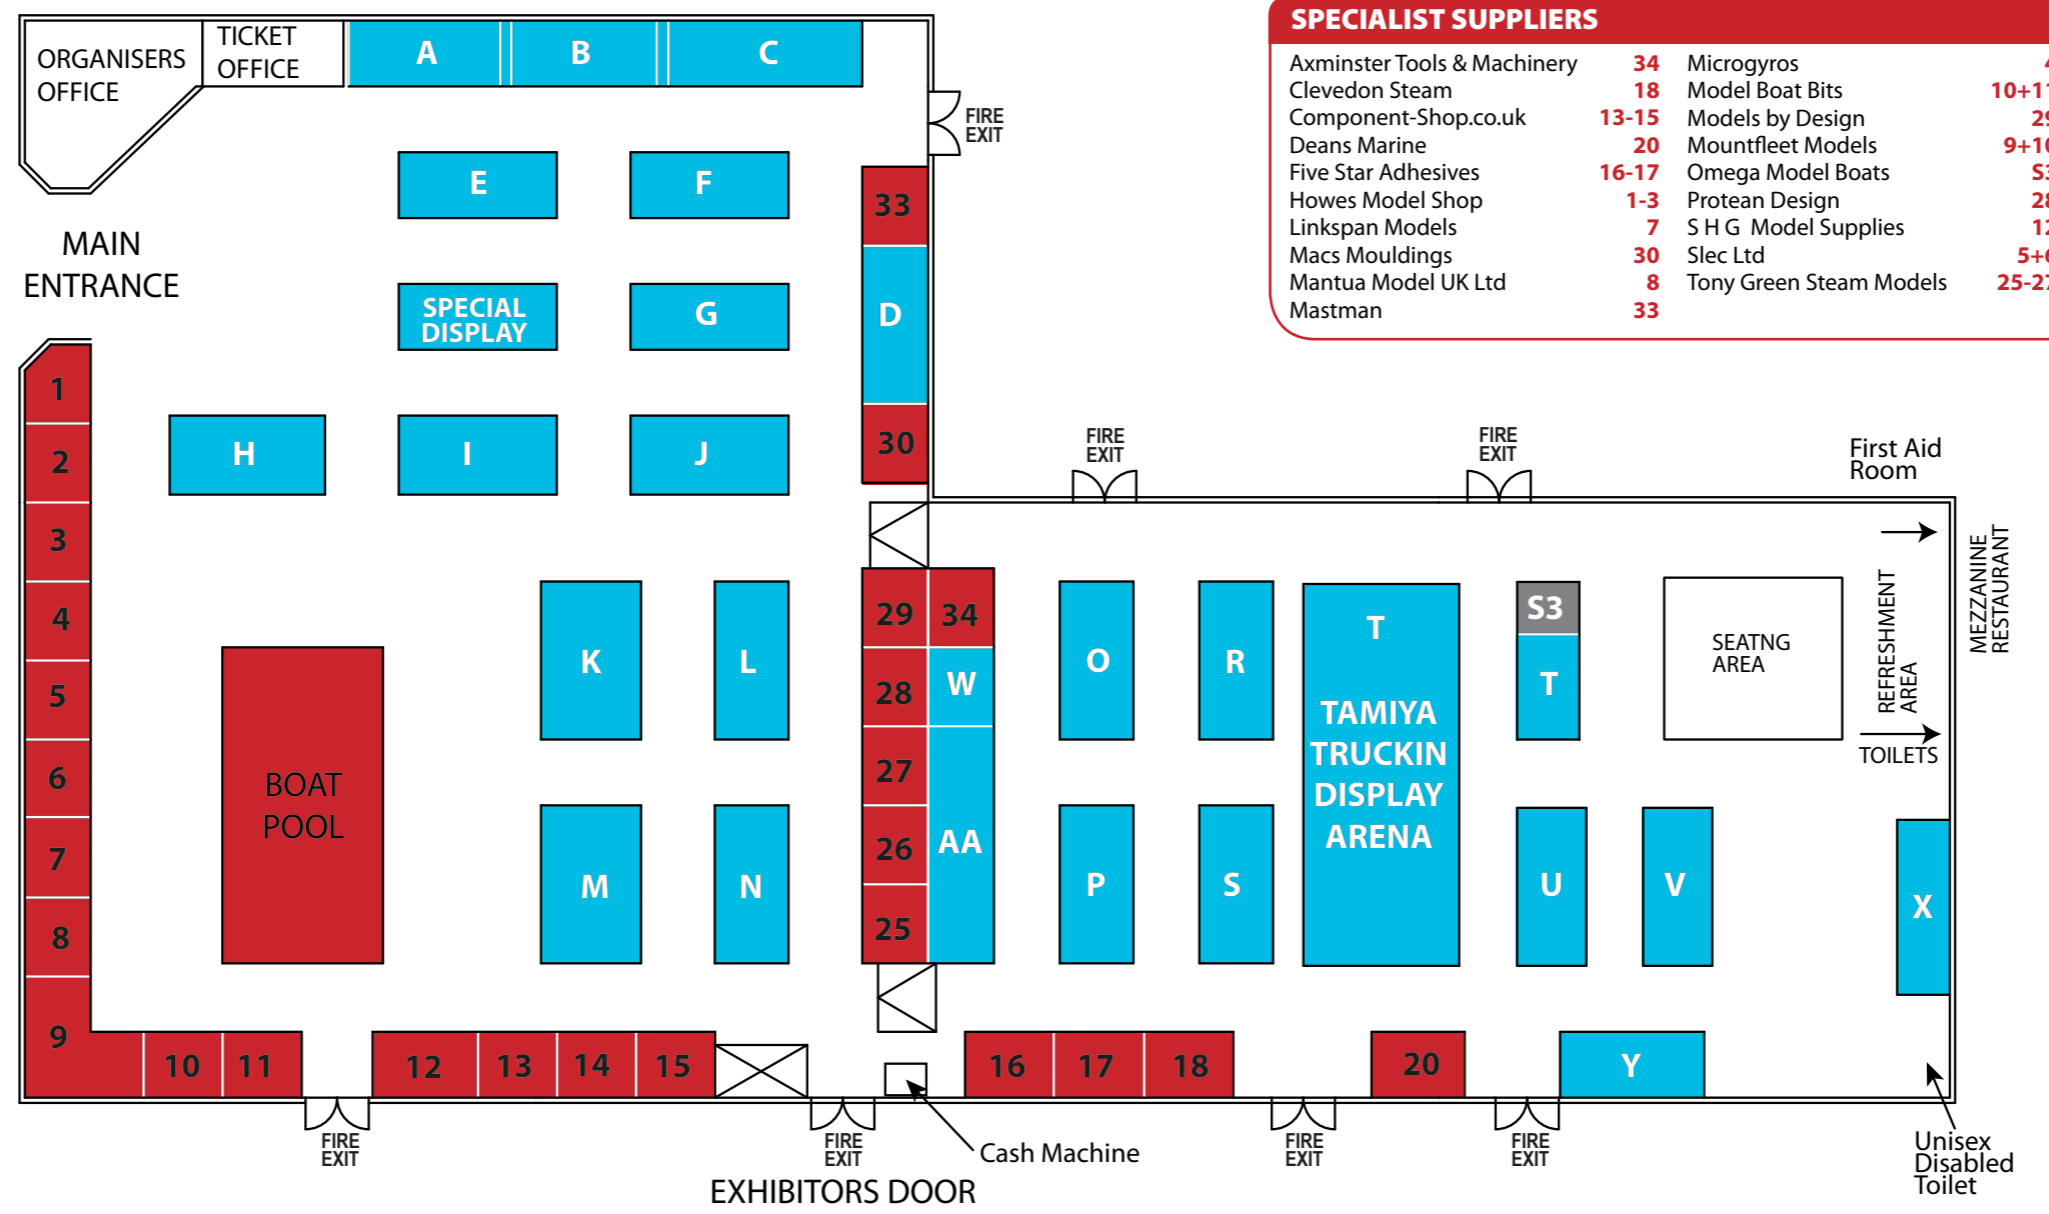

CLUBS AND ASSOCIATIONS

- Air Water Land Model Group S
- Association of Model Barge Owners V
- Black Park Model Boat Club I
- Blackheath Model Power Boat Club D
- Bournville Radio Sailing & Model Boat Club E
- Coventry Model Boat Club G
- Daventry Model Boat Club N
- Droitwich Spa Model Boat Club O
- Gloucester & District Model Boat Club F
- Happy Hobby Modellers R
- Kent Model Boat Display Team C
- King Lear Model Boat Club J
- Kingsbury Water Park Model Boat Club A
- Knightcote Model Boat Club U
- Lake Bank Model Boat Club AA
- Lifeboat Enthusiasts' Society K
- Phoenix Marine Model Club P
- RNLI W
- Royal Spithead Review & Keel Harbour Y
- Shepton Mallet Drifters X
- Stevenage Model Boat Club B
- Surface Warship Association H
- Tamiya Truckin T
- The Southern Model Display Team L
- Wicksteed Park Model Boat Club M

SPECIALIST SUPPLIERS

Axminster Tools & Machinery	34	Microgyros	4
Clevedon Steam	18	Model Boat Bits	10+11
Component-Shop.co.uk	13-15	Models by Design	29
Deans Marine	20	Mountfleet Models	9+10
Five Star Adhesives	16-17	Omega Model Boats	53
Howes Model Shop	1-3	Protean Design	28
Linkspan Models	7	S H G Model Supplies	12
Macs Mouldings	30	Slec Ltd	5+6
Mantua Model UK Ltd	8	Tony Green Steam Models	25-27
Mastman	33		

Air Water Land Model Group
Stan Robinson
E: stan81alpha@aol.com
W: www.awlmg.co.uk
The Air Water Land Model group is based in Gloucestershire and is a small dedicated group of model Makers who got together when other model groups would only support one type of modelling. Our only criteria are that the models we make are all radio controlled and built to our own exacting standards. We are keen to talk about our models and the problems we have overcome in making them so please approach any of us with your queries and we will direct you to the best person to give you an answer.

Association of Model Barge Owners
E: rchesney@tesco.net
W: www.modelbarge.info
Founded in 1996 to encourage the building of model Thames sailing barges and interest in the full size vessels. Model barge matches are raced in the summer months in Kent, Essex and Surrey. For further information please contact Richard on the email address above or see the website.

Black Park Model Boat Club
Guy Bagley
W: www.blackparkmodelboatclub.org.uk
Black Park Model Boat Club is based in South Buckinghamshire. We are a non competitive club and we sail Tuesday, Thursday and Sunday. We sail yachts, tugs, trawlers, warships, lifeboats and novelty models. The clubhouse also has a café and toilets. We welcome new members.

Blackheath Model Power Boat Club
Phil Abbott
E: philabbott58@gmail.com
Founded in 1928 by Cecil Abbott and Joe Jepson, 2018 will see the club celebrating its 90th anniversary. From the very early years the members proved themselves very efficient at designing and building their own steam and petrol engines, along with their boats. Over the years the club has also had several members holding officers positions in the Model Power Boat Association, which it still does today. The current club secretary Phil Abbott is the grandson of one of the founder members and is highly regarded for his knowledge of high speed steam plants and boats.

Bournville Radio Sailing & Model Boat Club
Richard Husselbee
W: www.bournville-mypb-club.org.uk
This iconic boat club set in chocolate box type surroundings was established in 1923. It continues to develop to reflect currents trends in r/c sailing and model boat building in this digital world; and yet manages to hold on to its popular past traditions as a local park attraction.

Coventry Model Boat Club
John Redgrave (secretary)
E: sec@covmbc.org.uk
W: www.covmbc.org.uk
The club is long established (70 years +) and caters for all forms of model boating. Meetings are on the 1st & 3rd Tuesday of the month. We currently sail at the Coventry Canal Basin. Please see web site for more details.

Daventry Model Boat Club
Ron Smith
T: 01327 871636
Daventry MBC is a limited membership club. Members sail electric scale & yachts at Napton Narrowboats Marina on Sundays 1-4pm and Wednesday evenings 6-9pm. Hovercraft, IC and fast electrics are not allowed at the Marina.