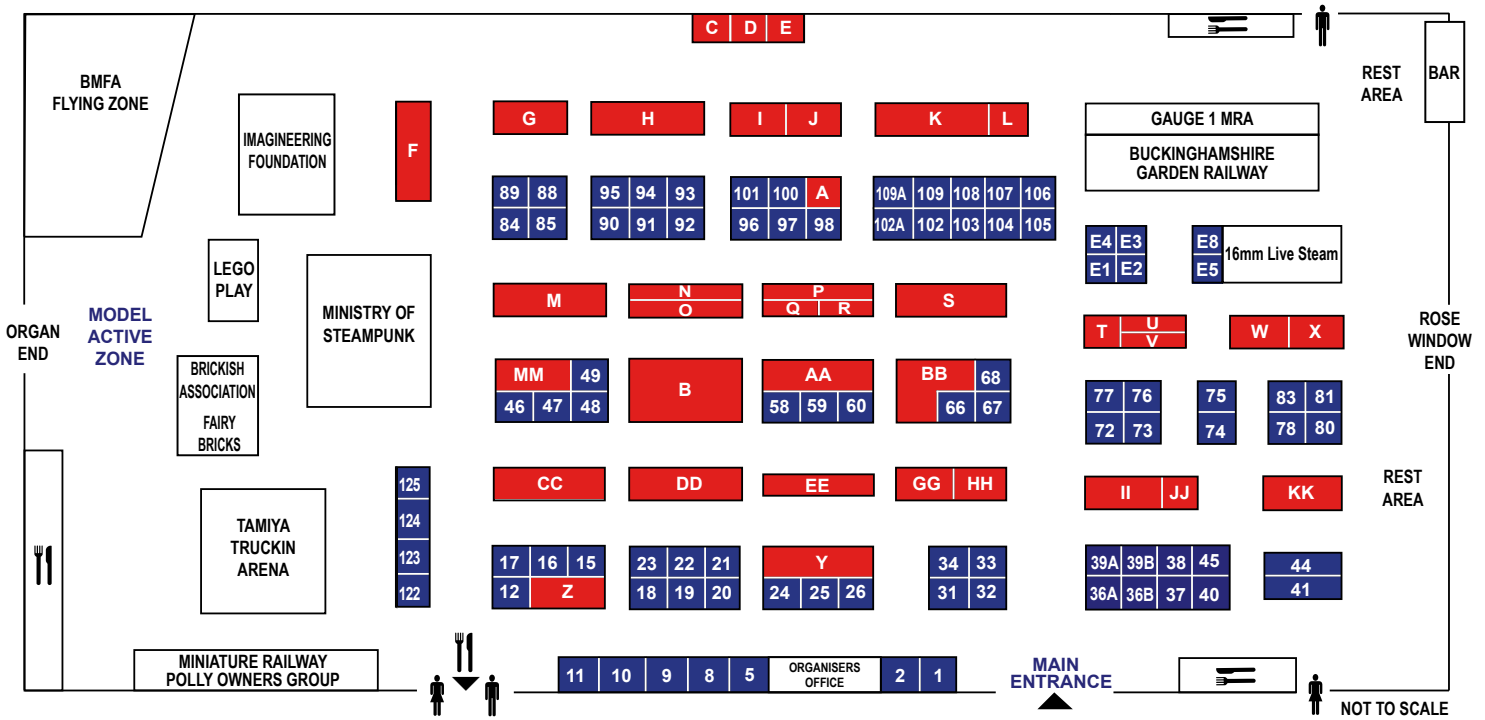

SOCIETY STANDS, CLUBS & DEMONSTRATIONS

7¼" GAUGE SOCIETY
Stand: O
www.sevenandaquarter.org

10¼" GAUGE SOCIETY
Stand: M
www.tenquarter.org

ASSOCIATION OF LONDON MODELLERS
Stand: E
www.londonmodellors.co.uk