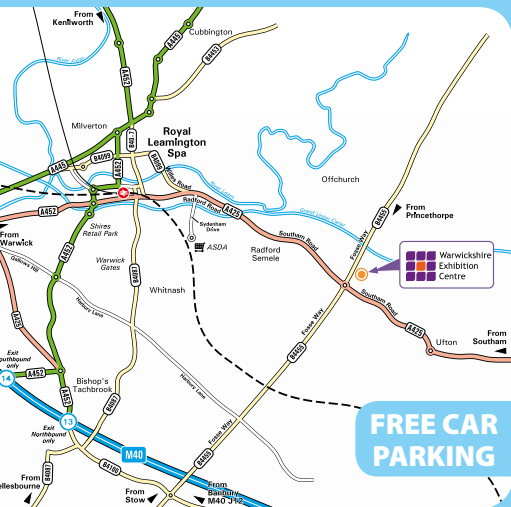

Last admission 1 hour before closing.

Model Boats  
at their best!

**Warwickshire  
Exhibition Centre**

Fosse Way, Nr Leamington Spa, CV31 1XN  
On Junction of A425/B4455

[www.modelboatshow.co.uk](http://www.modelboatshow.co.uk)

## HOW TO FIND US

The exhibition will be held at the **Warwickshire Exhibition Centre**, Fosse Way, Nr. Leamington Spa, Warwickshire, CV31 1XN on the junction of the A425/ B4455. It is at the centre of the national motorway network, with the M1, M6, M40, M42, M45 and M69 all nearby; Leamington Spa Railway Station is only 3.5 miles away. Birmingham Airport, with its domestic and international flights, is just 30 minutes away. Sat Nav CV31 1XN