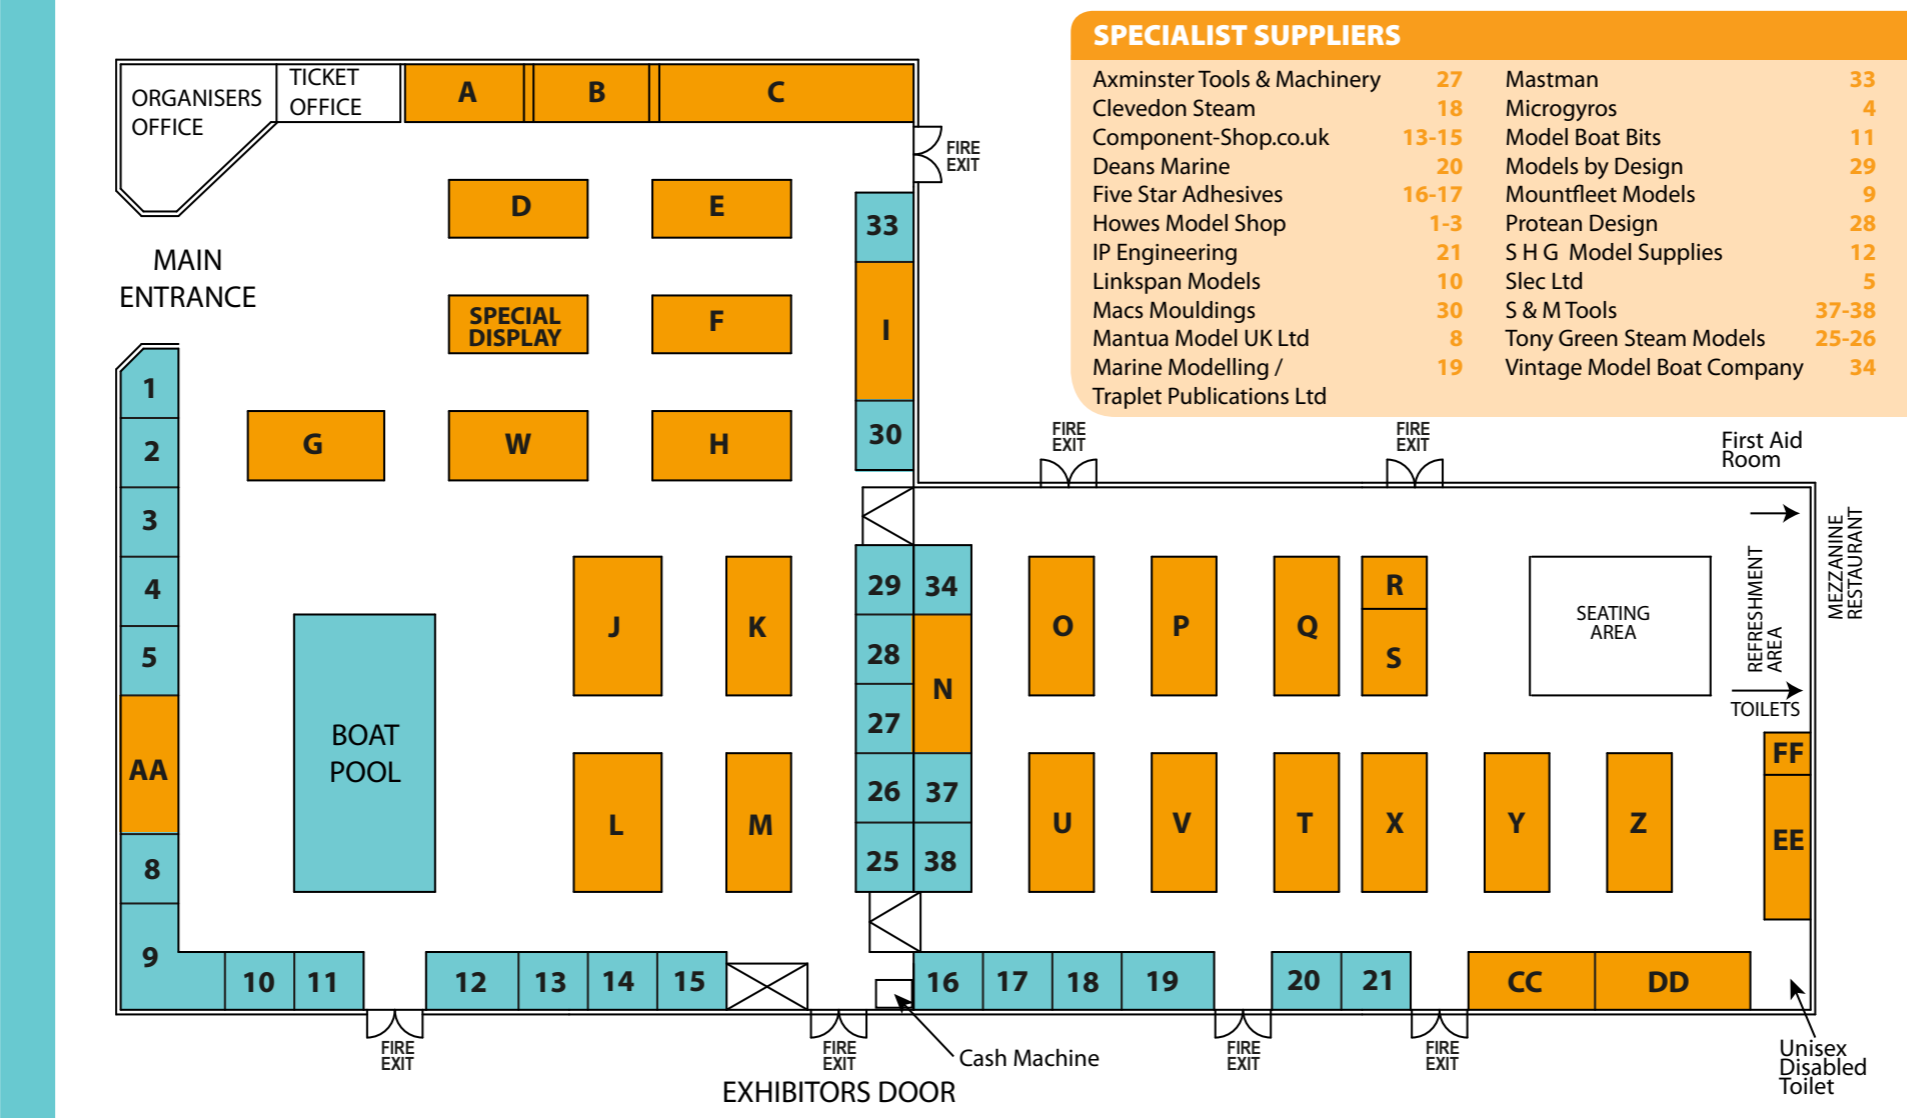

Coventry Model Boat Club
John Redgrave (secretary)
E: sec@covmbc.org.uk
W: www.covmbc.org.uk
The club is long established (70+years) & caters for all forms of model boating. Meetings are on the 1st & 3rd Tuesday of the month. We currently sail at the Coventry Canal Basin. See web site for more details.

Daventry Model Boat Club
Ron Smith
T: 01327 871636
Daventry MBC is a limited membership club. Members sail electric scale & yachts at Napton Narrowboats Marina on Sundays 1-4pm and Wednesday evenings 6-9pm. Hovercraft, IC and fast electrics are not allowed at the Marina.

Droitwich Spa Model Boat Club
E: tonygardener47@gmail.com
W: www.dsmbc.co.uk
We are a club with 70+ members who run an electric set of model boats! We sail mainly at County hall, Worcester on Sundays 9am-12.30ish, and also at top barn farm every other Sunday morning. A friendly club offering lots of banter around the pool.

SPECIALIST SUPPLIERS			
Axminster Tools & Machinery	27	Mastman	33
Clevedon Steam	18	Microgyros	4
Component-Shop.co.uk	13-15	Model Boat Bits	11
Deans Marine	20	Models by Design	29
Five Star Adhesives	16-17	Mountfleet Models	9
Howes Model Shop	1-3	Protean Design	28
IP Engineering	21	S H G Model Supplies	12
Linkspan Models	10	Slec Ltd	5
Macs Mouldings	30	S & M Tools	37-38
Mantua Model UK Ltd	8	Tony Green Steam Models	25-26
Marine Modelling / Traplet Publications Ltd	19	Vintage Model Boat Company	34

CLUBS AND ASSOCIATIONS			
Air Water Land Model Group	F	Kingsbury Water Park Model Boat Club	A
Anglia Marine Model Club	Z	Knightcote Model Boat Club	P
Association of Model Barge Owners	Q	Lake Bank Model Boat Club	Y
Black Park Model Boat Club	S	Lifeboat Enthusiasts' Society	J
Blackheath Model Power Boat Club	I	Manx Model Boat Club	C
Bournville Radio Sailing & Model Boat Club	D	Moorhen Model Boat Club	DD
Burton & District Model Boat Club	V	Phoenix Marine Model Club	X
Coventry Model Boat Club	K	RNLI	FF
Daventry Model Boat Club	M	Royal Spithead Review & Keel Harbour	CC
Droitwich Spa Model Boat Club	O	Shepton Mallet Drifters	EE
Eastleigh & District Model Boat Club	T	Stevenage Model Boat Club	B
Gloucester & District Model Boat Club	E	Surface Warship Association	G
Happy Hobby Modellers	N	Swindon Model Boat & Engineering Club	U
Kent Model Boat Display Team	AA	The Southern Model Display Team	W
King Lear Model Boat Club	H	The Steam Tug Kerne Preservation Society	R
		Wicksteed Park Model Boat Club	L

Burton & District Model Boat Club
Joe Lilley
W: www.burtonmodelboatclub.org.uk
The club was started by five friends with a common interest in model boats in 1979, today the Club has a membership in excess of sixty, with members' interests covering the whole range of model boating. The Club's aim is to develop, encourage and promote all aspects of the hobby in the Derbyshire and Staffordshire area by holding regular Sailing & steering events on the Club's waters at Branston Water Park and at informal monthly meetings.

Coventry Model Boat Club
John Redgrave (secretary)
E: sec@covmbc.org.uk
W: www.covmbc.org.uk
The club is long established (70+years) & caters for all forms of model boating. Meetings are on the 1st & 3rd Tuesday of the month. We currently sail at the Coventry Canal Basin. See web site for more details.

Daventry Model Boat Club
Ron Smith
T: 01327 871636
Daventry MBC is a limited membership club. Members sail electric scale & yachts at Napton Narrowboats Marina on Sundays 1-4pm and Wednesday evenings 6-9pm. Hovercraft, IC and fast electrics are not allowed at the Marina.

Droitwich Spa Model Boat Club
E: tonygardener47@gmail.com
W: www.dsmbc.co.uk
We are a club with 70+ members who run an electric set of model boats! We sail mainly at County hall, Worcester on Sundays 9am-12.30ish, and also at top barn farm every other Sunday morning. A friendly club offering lots of banter around the pool.