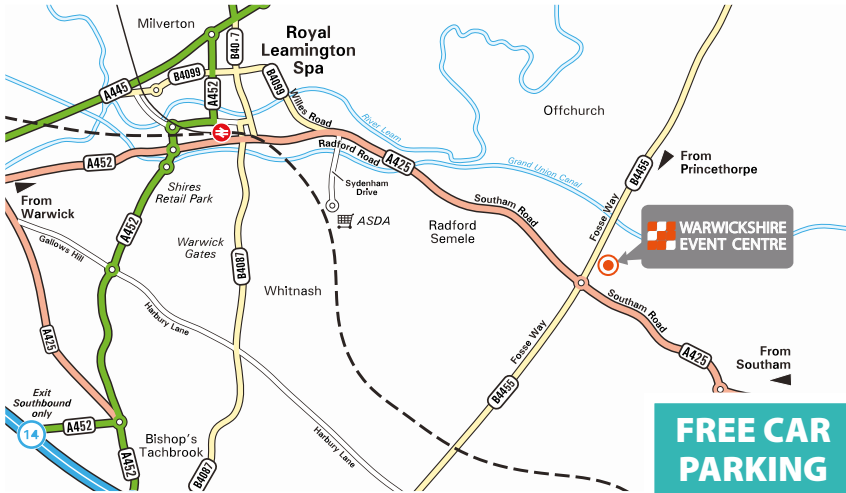

FREE CAR PARKING

**MIDLANDS
MODEL
ENGINEERING
EXHIBITION**