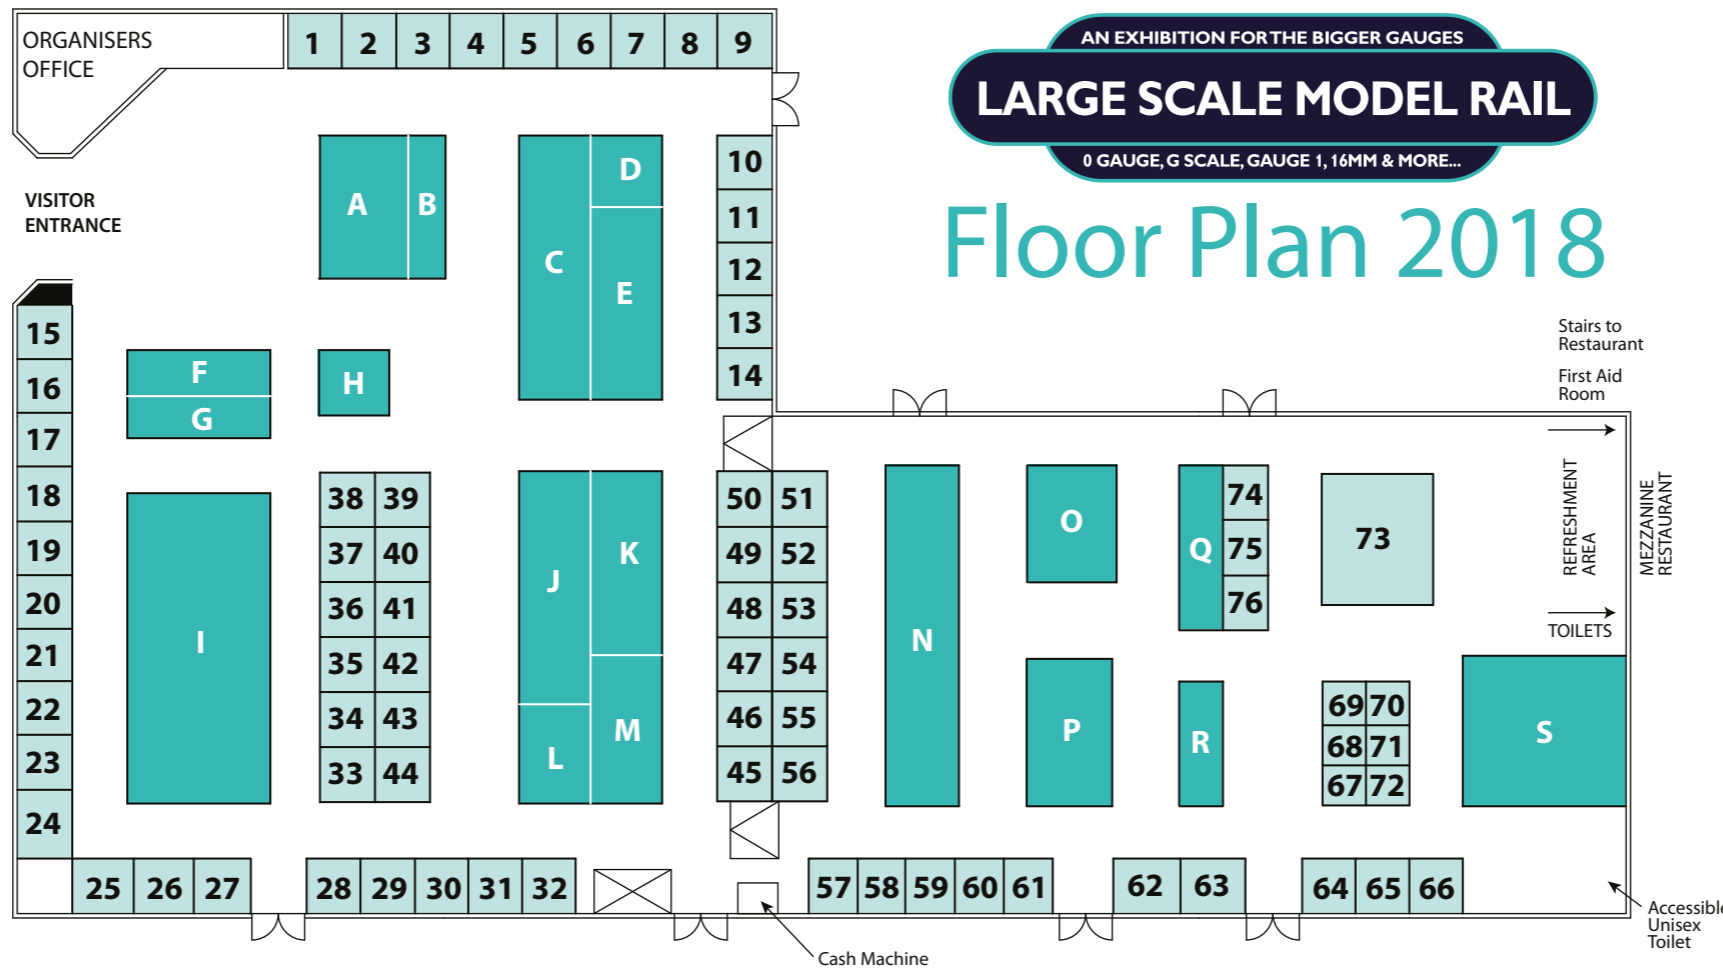

WARWICKSHIRE EVENT CENTRE
Fosse Way, Nr Leamington Spa, CV31 1XN

Over 30 layouts on show and over 40 leading
manufacturers & specialist suppliers.

**BEAT THE QUEUES - GET YOUR TICKETS
ONLINE NOW AT DISCOUNTED PRICES**

www.ngaugeshow.co.uk

Organised by Meridienne Exhibitions Ltd

AN EXHIBITION FOR THE BIGGER GAUGES
LARGE SCALE MODEL RAIL
0 GAUGE, G SCALE, GAUGE 1, 16MM & MORE...

Floor Plan 2018

LAYOUTS

16mm Association Modular Layout - 16mm	J
Belbroughton - Western MRS - O Gauge	E
Chalfont - Gauge 3	M
Dominic's Demos - 16mm	K
Fiddlers Green - 16mm	R
G Scale Society Publicity Layout - G Scale	H
G Scale Society Three Counties	A
Area Group Layout - G Scale	
Gauge 1 Vintage Tinplate Trains Group - Gauge 1	S
Hampton End - G Scale	C
Hortus Halt - G Scale	D
Ian's British Lego Railway - 7mm	Q
Smoghampton - Gauge 2	O
Stanley Midland - Gauge 1	I
Tyddyn Bach - 16mm	P
Walesby - G Scale	N