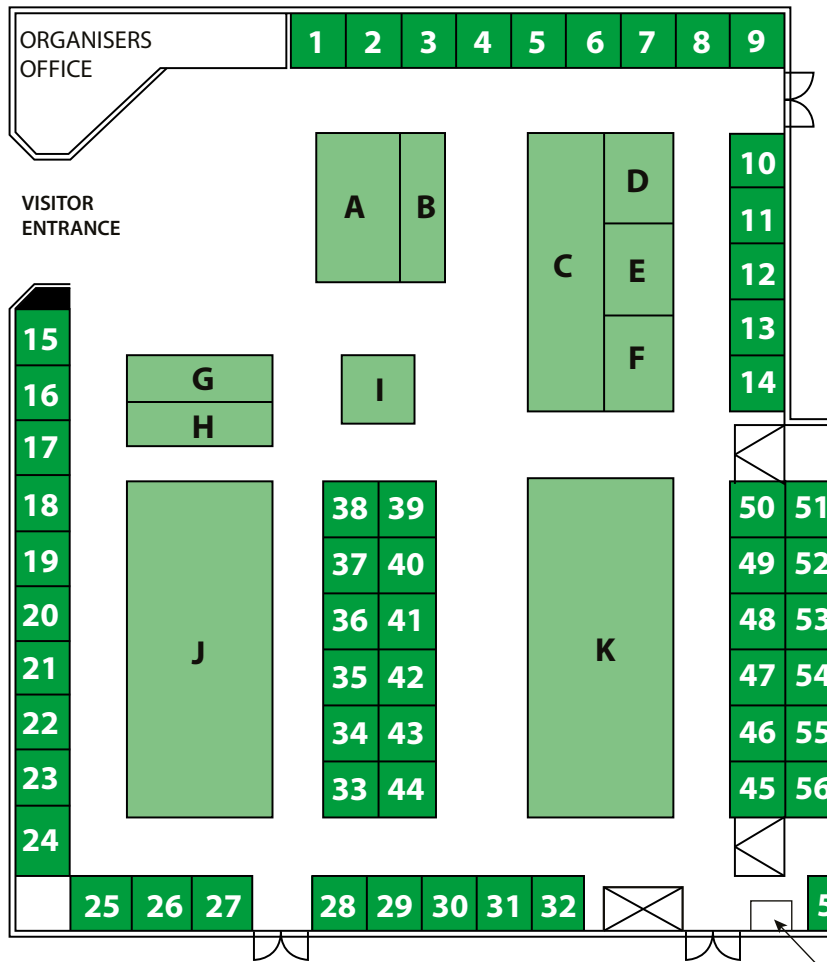

WARWICKSHIRE EVENT CENTRE

Over 30 layouts on show and over 40 leading
manufacturers & specialist suppliers.

www.ngaugeshow.co.uk

Organised by Meridienne Exhibitions Ltd

SPECIALIST SUPPLIERS

Accucraft UK

Unit 4, Long Meadow Industrial Estate,
Pontrilas, Herefordshire, HR2 0UA
T: 01981 241380