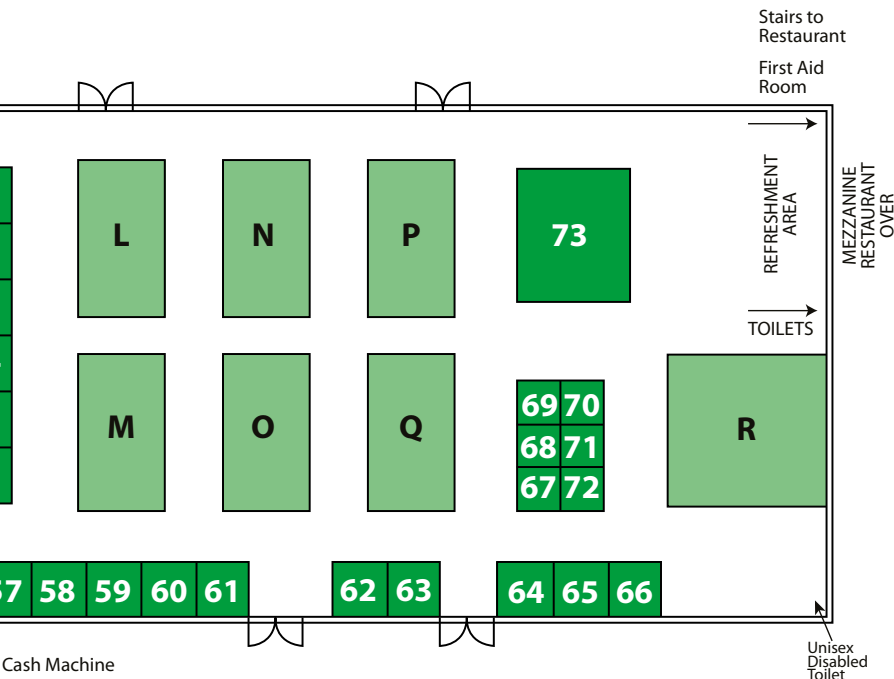

68 Stanley Road,
Hinkley, LE10 0HT
T: 07712512707

E: gdmk@gdmkimages.co.uk
W: www.gdmkimages.co.uk
*Wall art, pictures, canvas framed
etc. of trains, planes and landscapes
and gifts: - mugs, T-shirts, phone
cases etc.*

Stand: 27

THE MODEL RAIL SHOW FOR LARGER GAUGES

MIDLANDS GARDEN RAIL SHOW

0 GAUGE, G SCALE, GAUGE 1, 16MM & MORE...

Floor Plan

LAYOUTS

Battenberg	F
Buxworth	N
Chalfont	L
Corscale on Seven	M
Fiddlers Green	P
Fowlers Lake	E
G Scale Society Publicity Layout	I
Gauge 1 Vintage Tinplate Trains Group	R
Hampton End	C
Mwch Grumblyn	A
Newchapel Junction	K
Stanley Midland	J
Thomas Trackway	Q
Tyddyn Bach	O